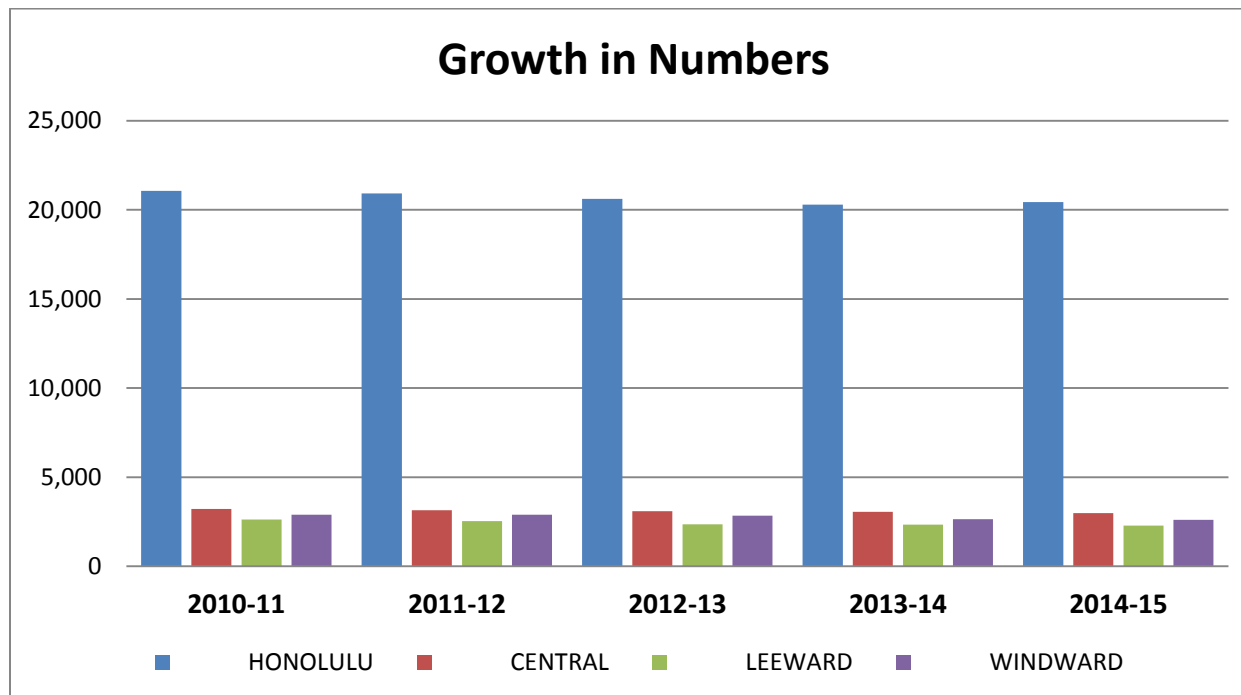

Oahu Independent School Enrollment Trends by District