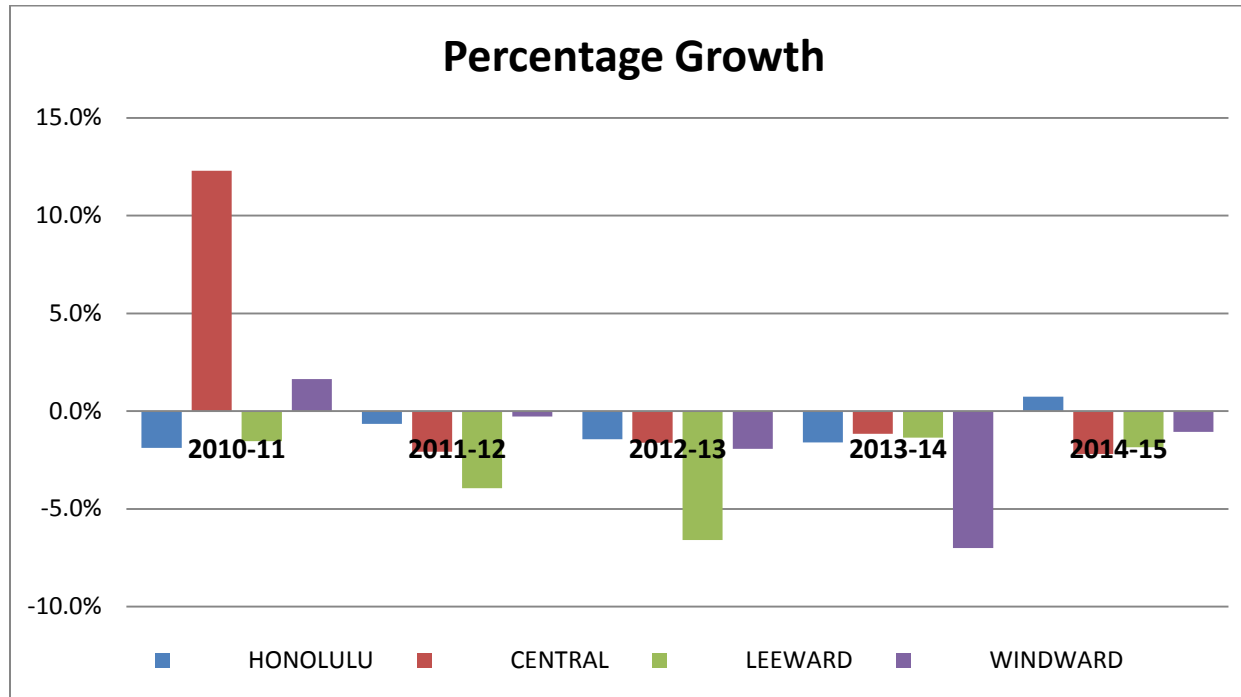

Oahu Independent School Enrollment Trends by District