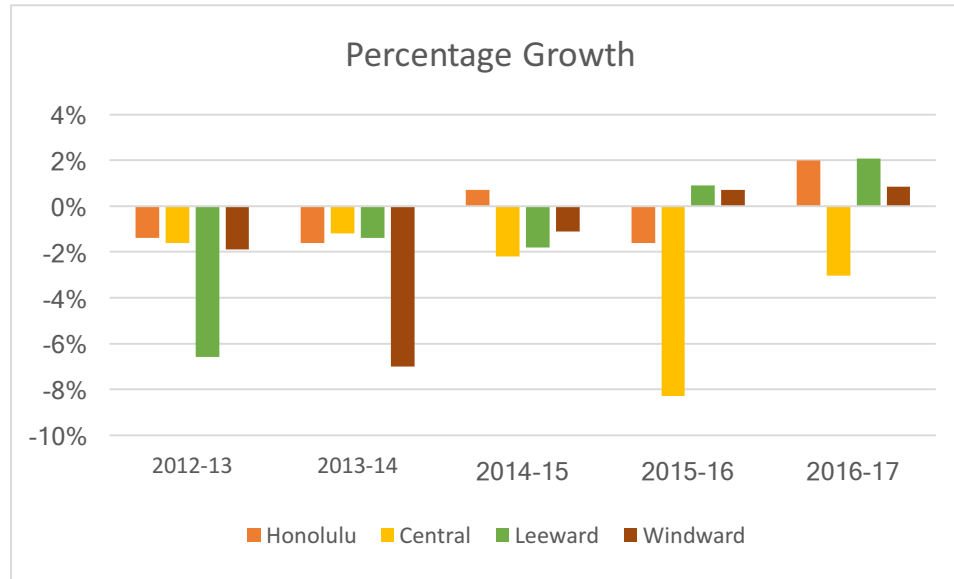

Oahu Independent School Enrollment Trends by District