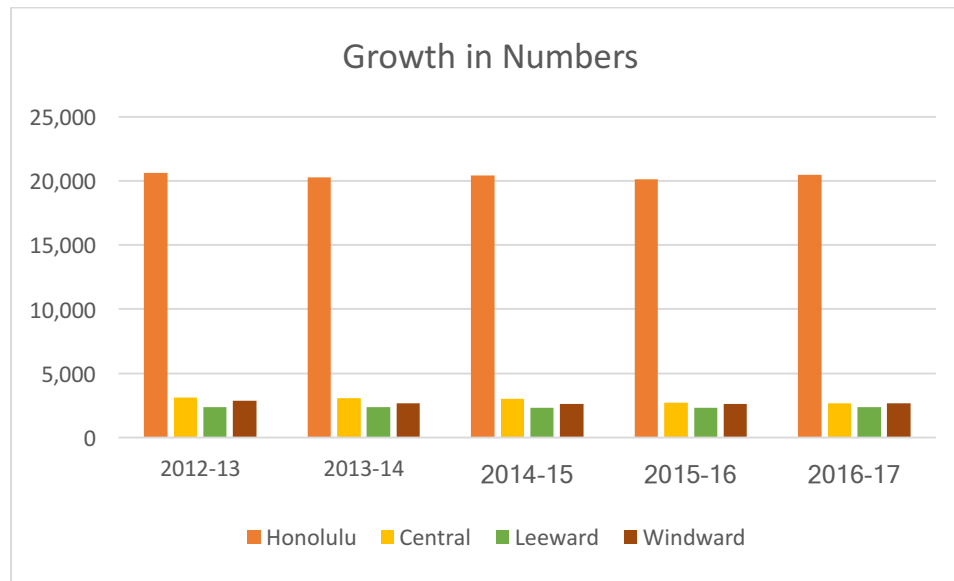

Oahu Independent School Enrollment Trends by District